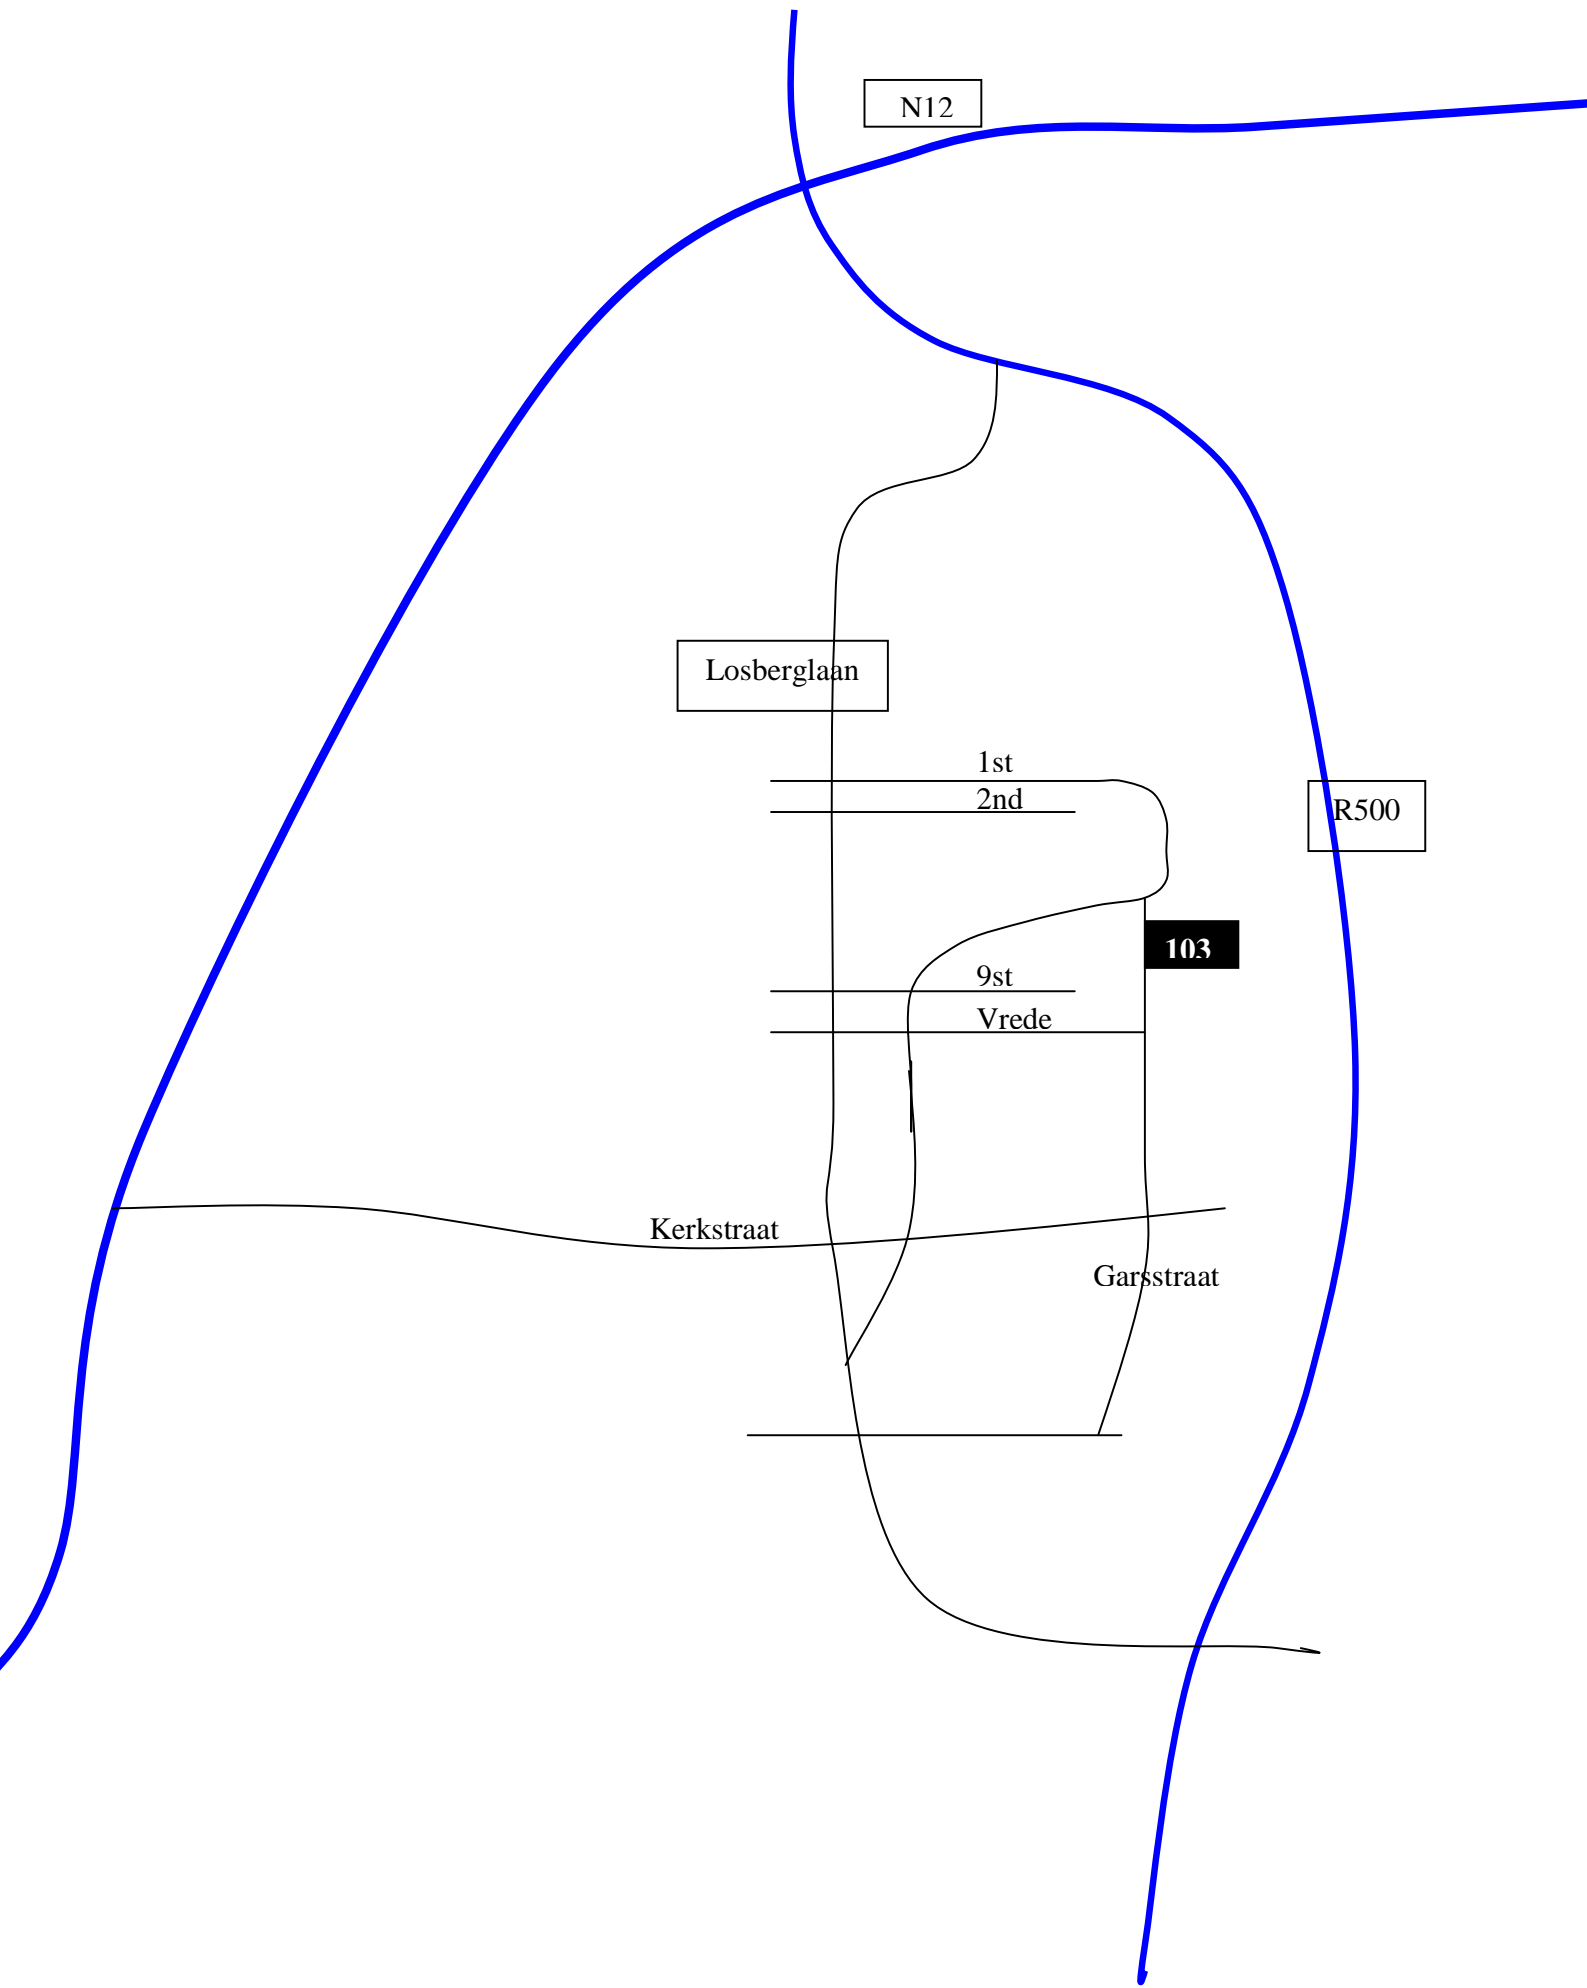

Road description to Skillspro Head office Fochville.

From Johannesburg takes the N12 to Potchefstroom. At the second 4 way stop, turn left on the R500 to Parys. Follow this road for about 4 km. Turn right into town. Follow the road until you get Vrede Straat. Turn left and drive to Gars Straat. Turn left and go to no 103 on your right.

From Potchefstroom takes the N12 to Johannesburg. Turn right on the R54 to Vereeniging. At the 1st 4 way stop turn left on the R500 to Fochville. Follow this road for about 10 km. Turn Left into town. At the first stop turn right and drive until you get Gars straat on your left. Turn Left and follow the road to no 103 on your right.

From Vereeniging takes the R54 to Potchefstroom. At the 4 way stop (after about 40 km) turn right on the R500 to Fochville. Follow this road for about 10 km. Turn Left into town. At the first stop turn right and drive until you get Gars straat on your left. Turn Left and follow the road to no 103 on your right.

Kerkstraat

Garsstraat