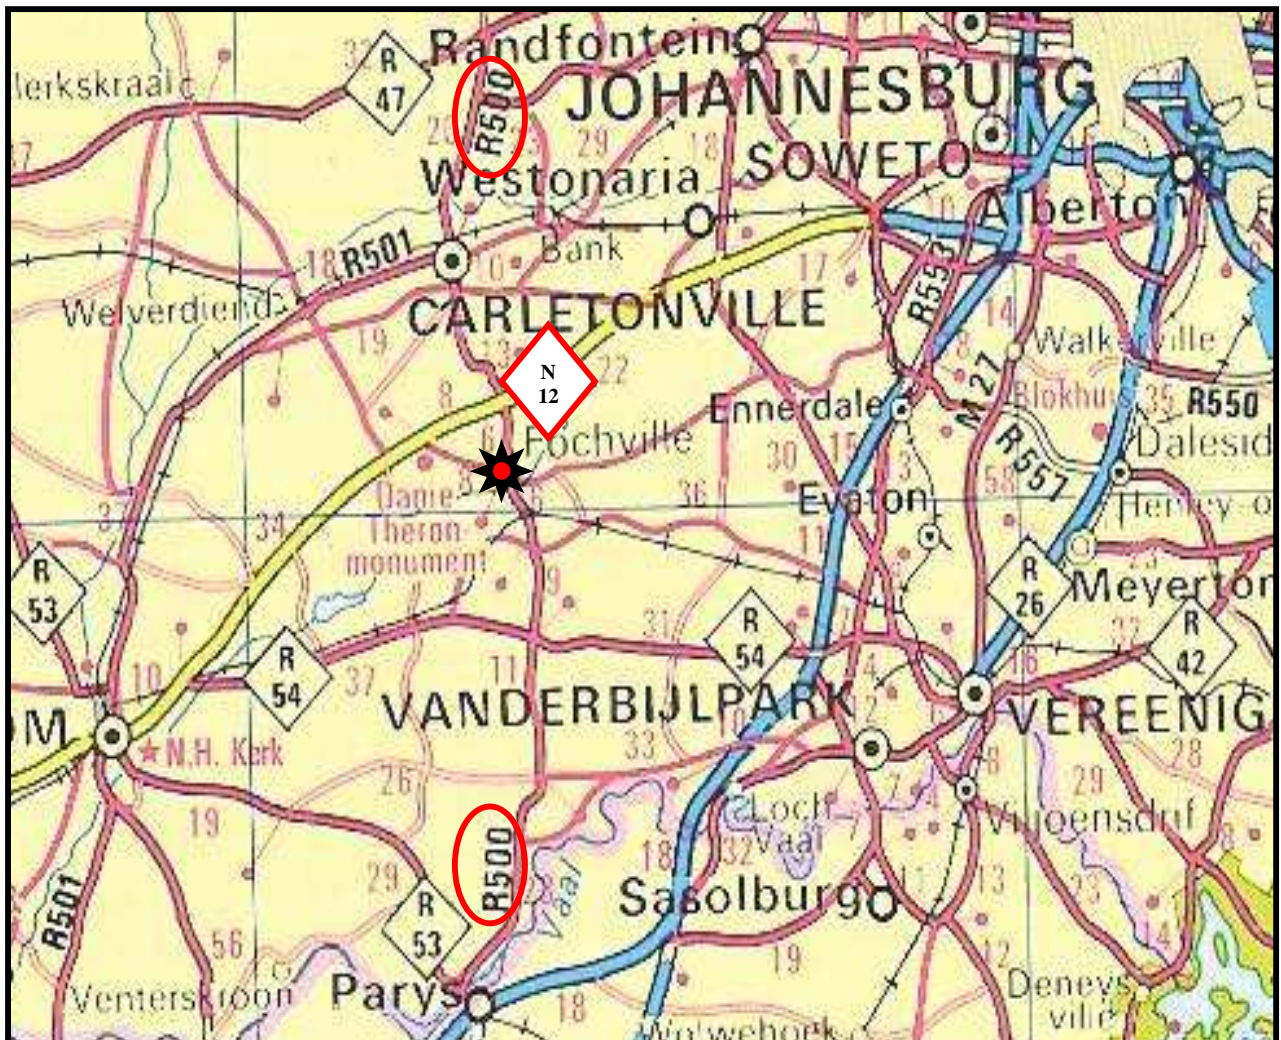

Road description to Skillspro Head office Fochville.

From Johannesburg takes the N12 to Potchefstroom. At the second 4 way stop, turn left on the R500 to Parys. Follow this road for about 4 km. Turn right into town. Follow the road until you get Vrede Straat. Turn left and drive to Gars Straat. Turn left and go to no 103 on your right.

From Potchefstroom takes the N12 to Johannesburg. Turn right on the R54 to Vereeniging. At the 1st 4 way stop turn left on the R500 to Fochville. Follow this road for about 10 km. Turn Left into town. At the first stop turn right and drive until you get Gars straat on your left. Turn Left and follow the road to no 103 on your right.

From Vereeniging takes the R54 to Potchefstroom. At the 4 way stop (after about 40 km) turn right on the R500 to Fochville. Follow this road for about 10 km. Turn Left into town. At the first stop turn right and drive until you get Gars straat on your left. Turn Left and follow the road to no 103 on your right.